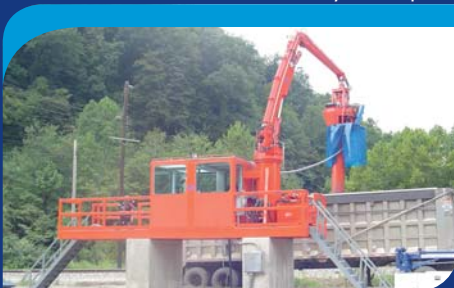

Other Sampler Styles Available:

Stationary Sampler